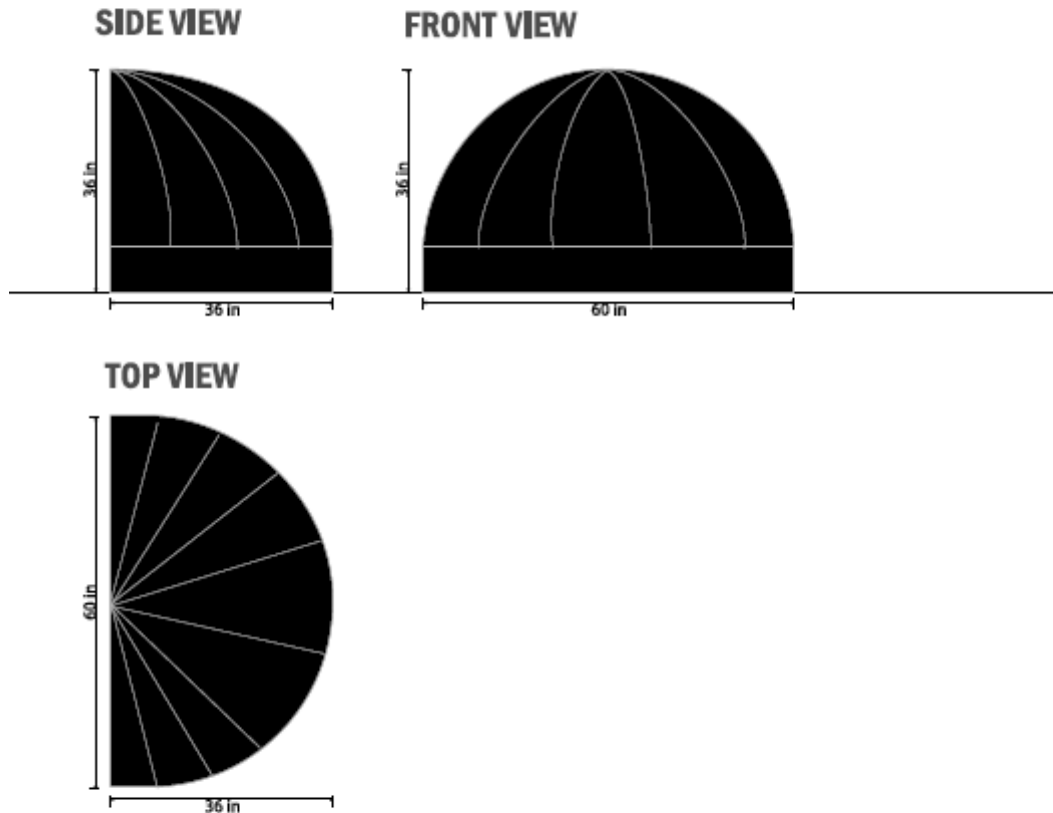

The Folly

92 West Houston Street
Block 525/Lot 58

South Village Historic District

Historic Photographs

Historic Tax Photo 1930s

2009 Pre-designation photo

2013 Designation Photographs

Existing and Proposed

Existing

Proposed

Awning dimensions

CLASSIC DIMENSIONS FOR DOME STYLE AWNING

- The distance from the top of the door to the sidewalk is 75 inches.
- The distance from the top of the door to the awning is 8 inches.
- The awning itself is 60 inches wide, 36 inches deep, 36 inches high