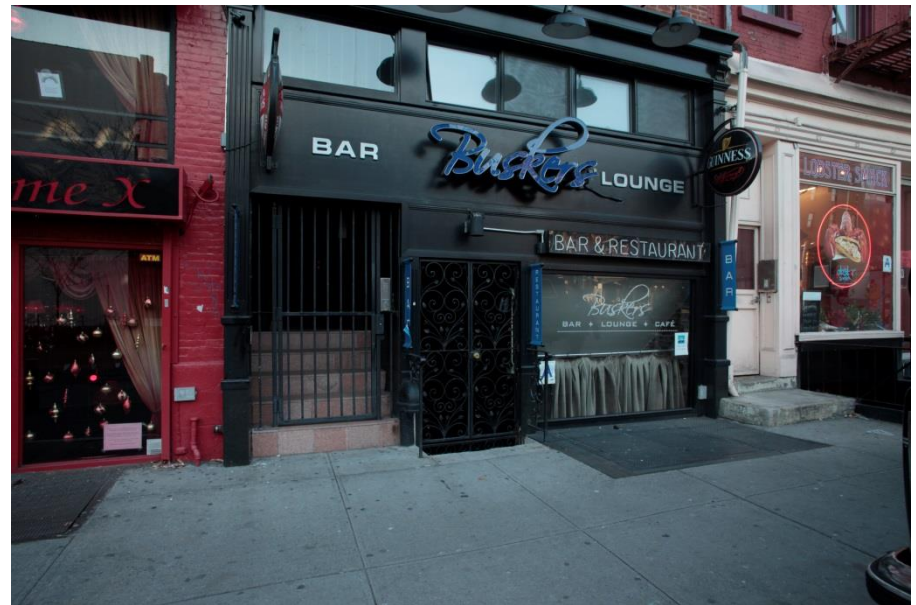

The Folly

92 West Houston Street
Block 525/Lot 58

South Village Historic District

Historic Photographs

Historic Tax Photo 1930s

2009 Pre-designation photo

2013 Designation Photographs

Existing and Proposed

Existing

Proposed

Awning dimensions

CLASSIC DIMENSIONS FOR DOME STYLE AWNING

- The distance from the top of the door to the sidewalk is 75 inches.
- The distance from the top of the door to the awning is 8 inches.
- The awning itself is 60 inches wide, 36 inches deep, 36 inches high